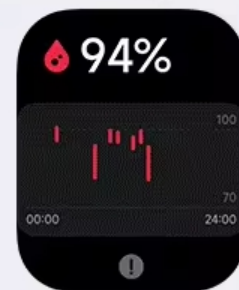

Rotatable Crown, makes changes with each rotation

Highlight cutting and fine sandblasting set the crown in one; Accurate simulation, feel the mechanical gear.

Smooth curve, shows premium with the flow of light and shadow

"Alexa, playing music now."

Listening...

"Alexa, turn on the TV."

"Alexa, start outdoor running"

alex | built-in

Be healthy

Built-in advanced sensors,
help you to have insight of health status.

Heart Rate Monitoring

Heart rate: In the measurement

Having Data

Measurement completed

Blood Oxygen Monitoring

Blood Oxygen: In the measurement

Having Data

Measurement completed

Personalized Sports and Health APP