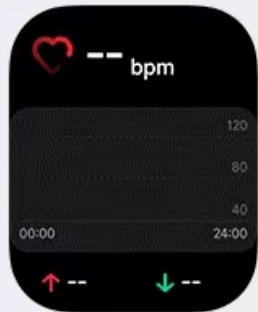

Rotatable Crown, makes changes with each rotation

Highlight cutting and fine sandblasting set the crown in one; Accurate simulation, feel the mechanical gear.

Smooth curve, shows premium with the flow of light and shadow

From the screen to the strap, perfect integration.

Intelligent Experience

**BT Call ,
anytime and anywhere**

Never miss the message,
no need to pick up the phone.

Alexa always responds

Controlling the relevant smart
devices as home automation system

"Alexa, playing music now."

Listening...

"Alexa, turn on the TV."

"Alexa, start outdoor running"

alex | built-in

Be healthy

Built-in advanced sensors,
help you to have insight of health status.

Heart Rate Monitoring

Heart rate: In the measurement

Having Data

Measurement completed

Blood Oxygen Monitoring

Blood Oxygen: In the measurement

Having Data

Measurement completed

Personalized Sports and Health APP